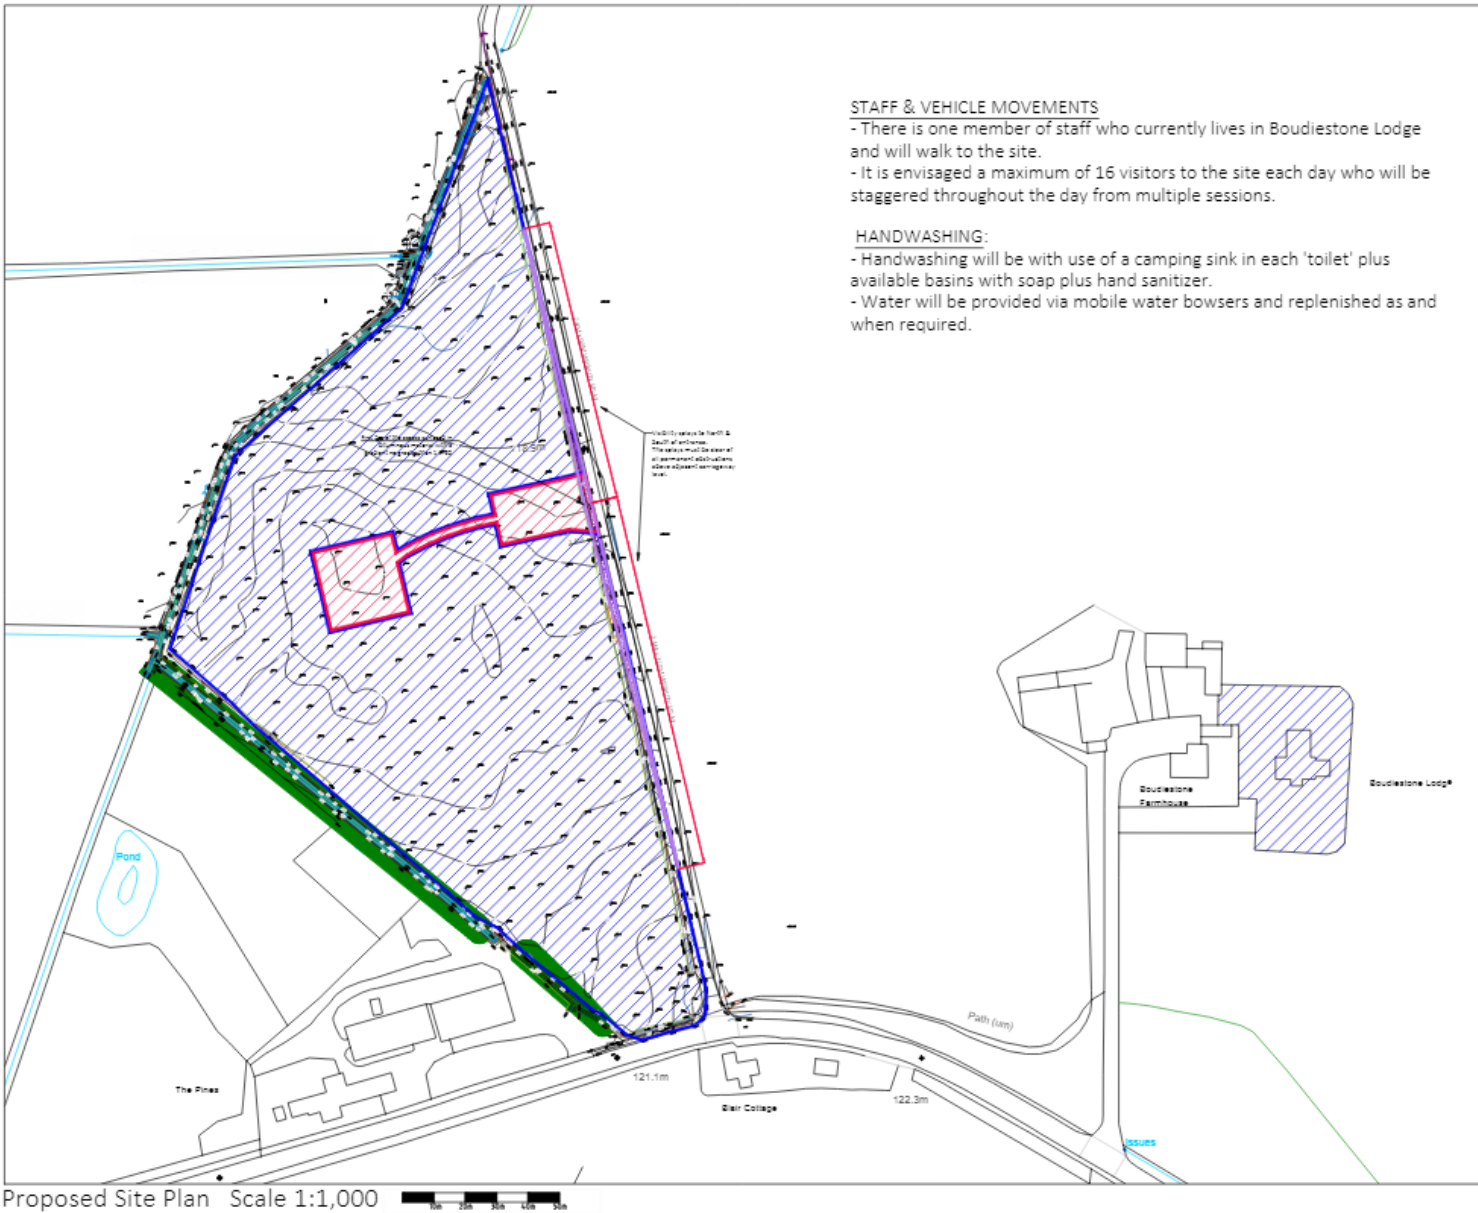

Proposed External Play Zone 'Dubby Daisies' at Site at Boudiestone, Oldmeldrum

0 19 00:10:00
20 1000 000

fs
PRACTICE

Willowbrook
Inverness
Aberdeenshire
AB22 5LF
Tel: 01776 501 235
Job Title

Proposed External Play Zone
at Site at Boudiestone,
Oldmeldrum, 1007-1008

Drawing Title

Proposed
SITE PLAN

Drawing Number
1118-P-004A

Date: 10.04.20
Revisor: J

Drawn By: Ben
Checked By: J

Drawn By: Ben
Checked By: J