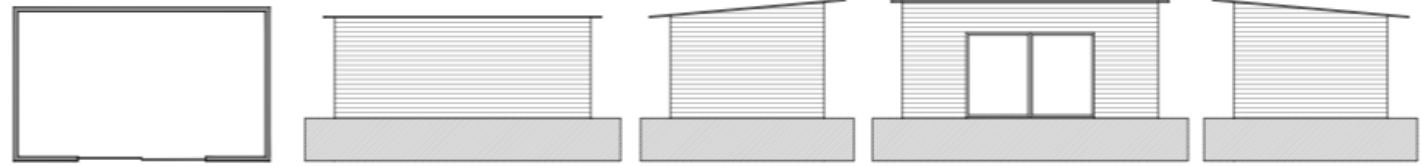

Proposed External Play Zone 'Dubby Daisies' at Site at Boudiestone, Oldmeldrum

Structure 01 - Main Shed / Plan and Elevations Scale 1:50