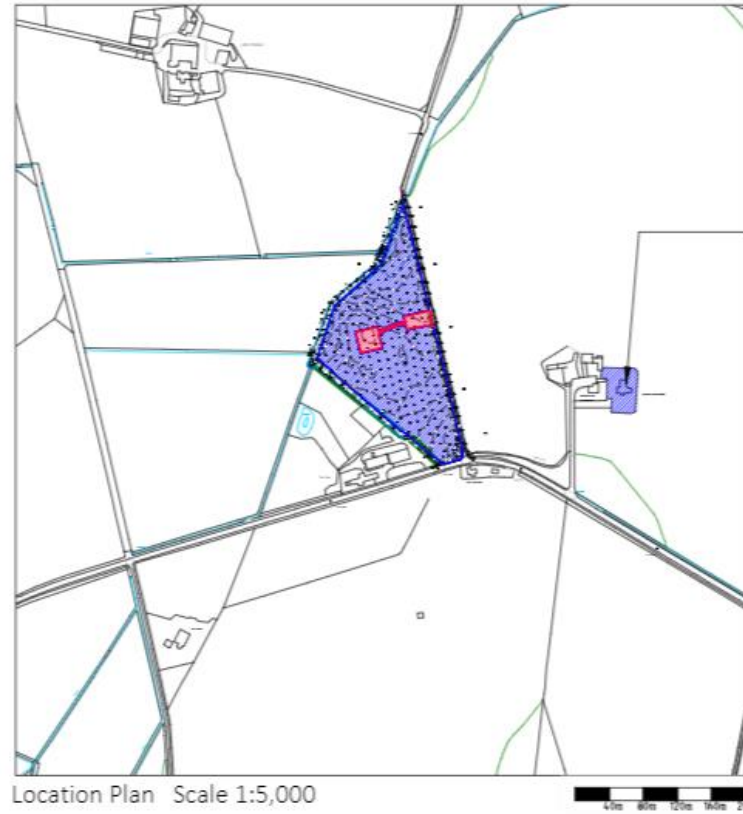

Proposed External Play Zone 'Dubby Daisies' at Site at Boudiestone, Oldmeldrum

Applicant / owner of 'Dubby Daisies' lives at Boudiestone Lodge

Drawing Title
Proposed
LOCATION PLAN