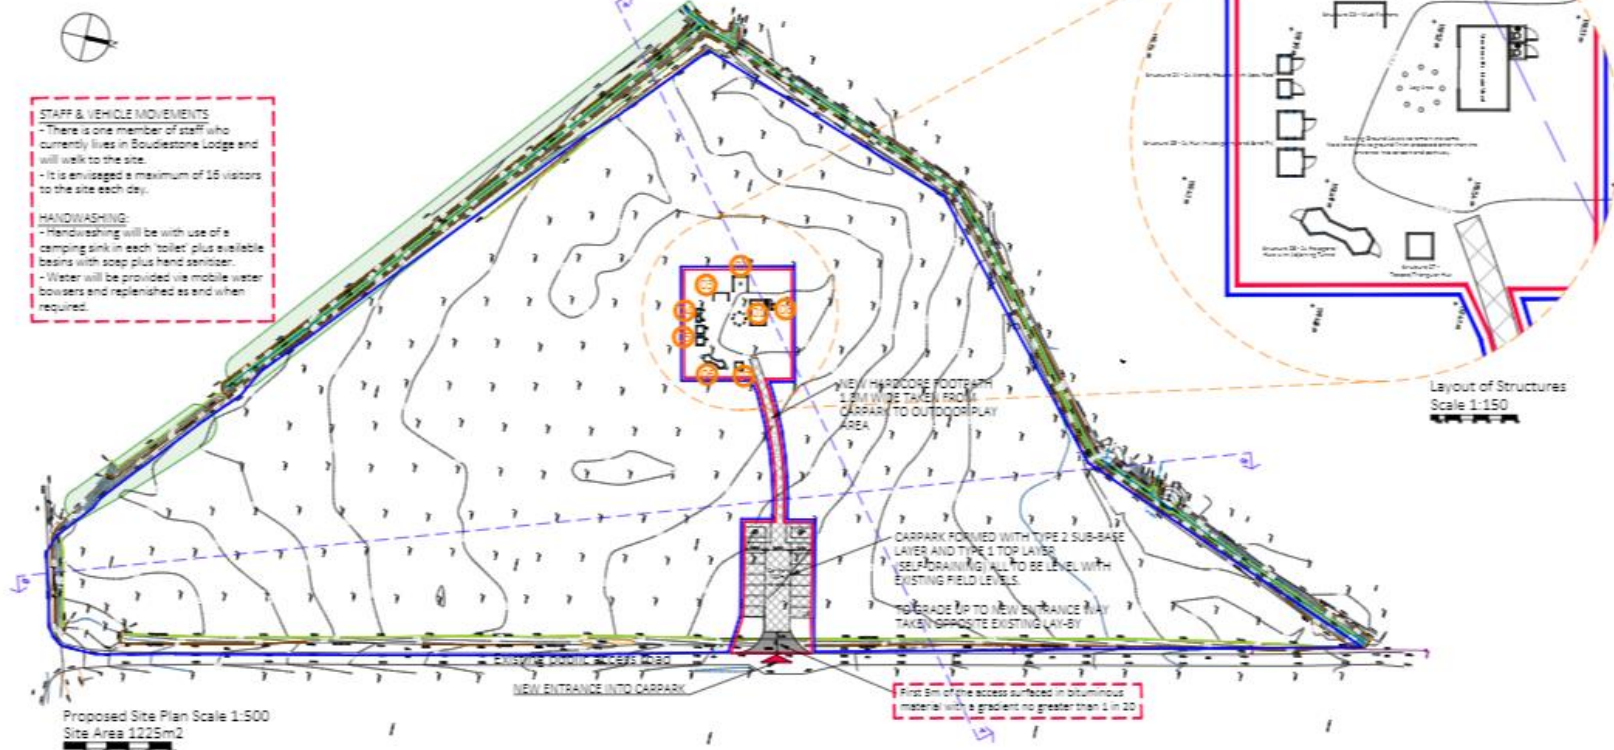

Proposed
 SITE PLAN

Drawing Number
 1118-P-004A

Date: 10.04.20
 Revisor: J

Drawn By: Ben
 Checked By: J

Drawn By: Ben
 Checked By: J

Proposed External Play Zone 'Dubby Daisies' at Site at Boudlestone, Oldmeldrum

Proposed Site Plan Scale 1:500
Site Area 1225m²

(Note: no change in levels are proposed other than to locally level for placement of units)

(Note: no change in levels are proposed other than to locally level for placement of units)

Note: Timber flooring to sandpit and triangular teepees.
 All other units to sit onto existing ground, levelled if necessary, with bark covering locally.

Structure 04 - 2x Wendy Houses with Apex Roof / Plan and Elevations Scale 1:50